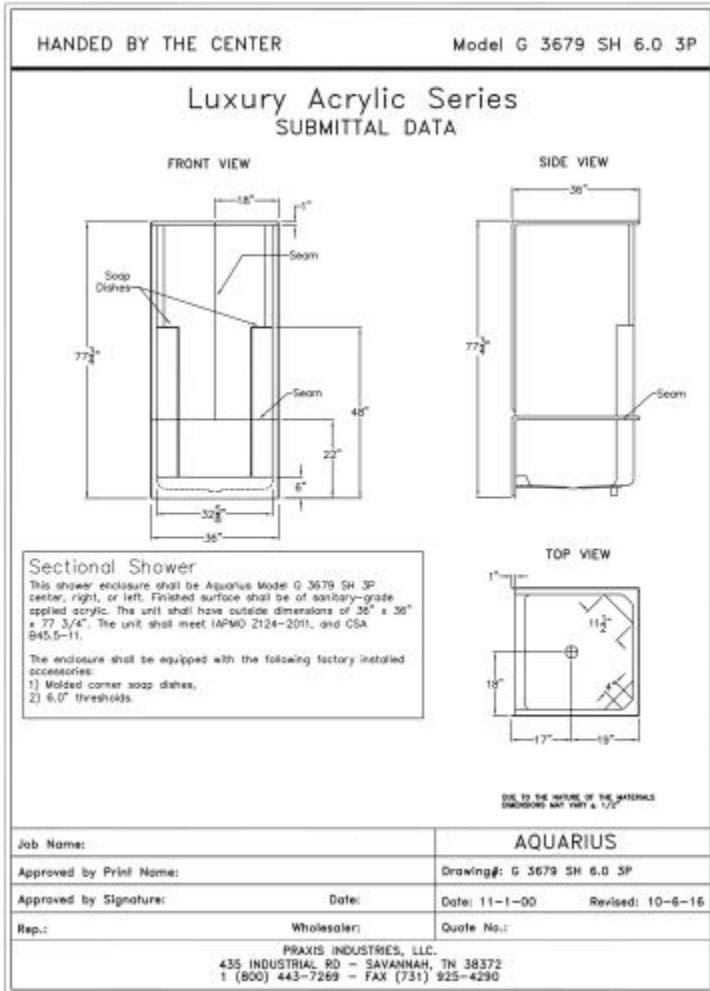

G 3679 SH 3P 36 x 36 AcrylX Alcove Three-Piece Shower

Model number:

G3679SH3PC-WHT

Dimensions: 36" x 36" x 77.75"

Installation: Alcove

Material: AcrylX™/CenturyStone

Standard Features:

- 3 Piece Sectional Shower With Molded Soap Dishes. AcrylX™ Applied Acrylic
- Three Piece Shower
- Smooth Wall

Bone Granite

Certifications

AQUARIUS products adhere to one or more of the following certifications:

G 3679 SH 3P 36 x 36 AcrylX Alcove Three-Piece Shower

Model number:

G3679SH3PC-WHT

Dimensions: 36" x 36" x 77.75"

Installation: Alcove

Material: AcrylX™/CenturyStone

Dimensions

36 x 36 x 77 3/4 In.
(914 x 914 x 1975 mm)

Weight

103 lbs - 46 3/4 kg

Shape

Rectangular